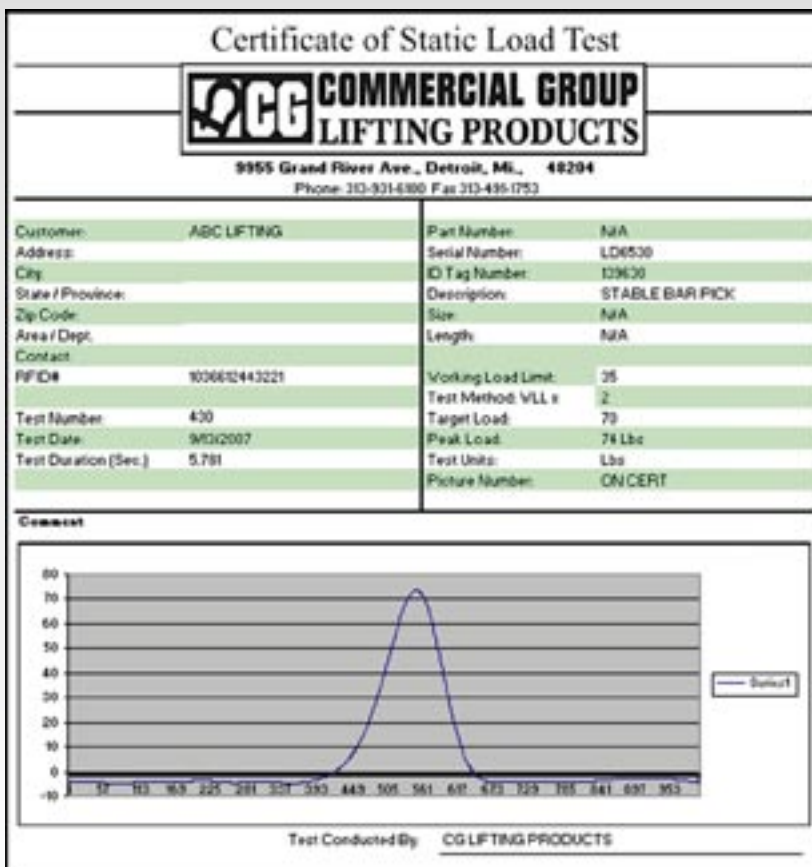

ONLINE CERTIFICATES

Field ID allows you to quickly and easily view your certificates online.

The Field ID software is fully integrated with our enterprise software so there is never a need to manually print certificates. This increased efficiency is another value added service provided by CG Lifting Products.

For a full demonstration, contact a CG Lifting Products sales representative.