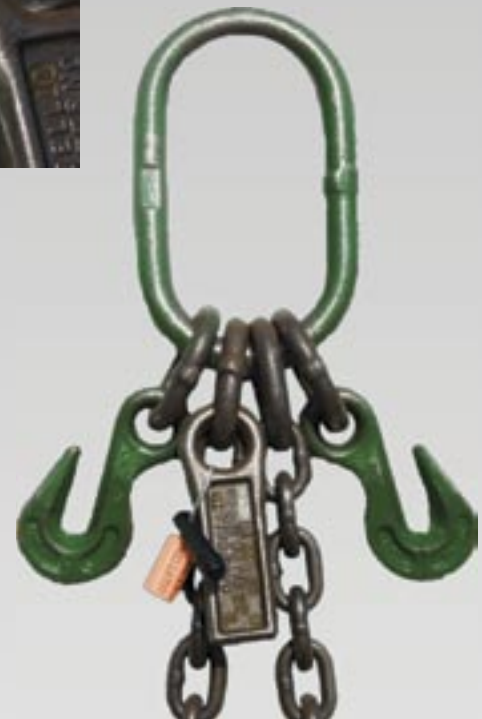

EASY IDENTIFICATION USING RFID

By adding an RFID tag to traditional identification tags, FIELD ID takes the mystery out of product identification. The software can be used to track all safety equipment including:

- Slings (All Types)
- Fall Protection (Harness & Lanyards)
- Below The Hook Lifting Devices
- Hoists (Manual, Electric, and Air)
- Hoist Rings

ONLINE CERTIFICATES

Field ID allows you to quickly and easily view your certificates online.

The Field ID software is fully integrated with our enterprise software so there is never a need to manually print certificates. This increased efficiency is another value added service provided by CG Lifting Products.

For a full demonstration, contact a CG Lifting Products sales representative.

Detroit, MI   Flint, MI   Cleveland, OH
313.931.6100   810.744.4540   216.641.4100
www.cglift.com